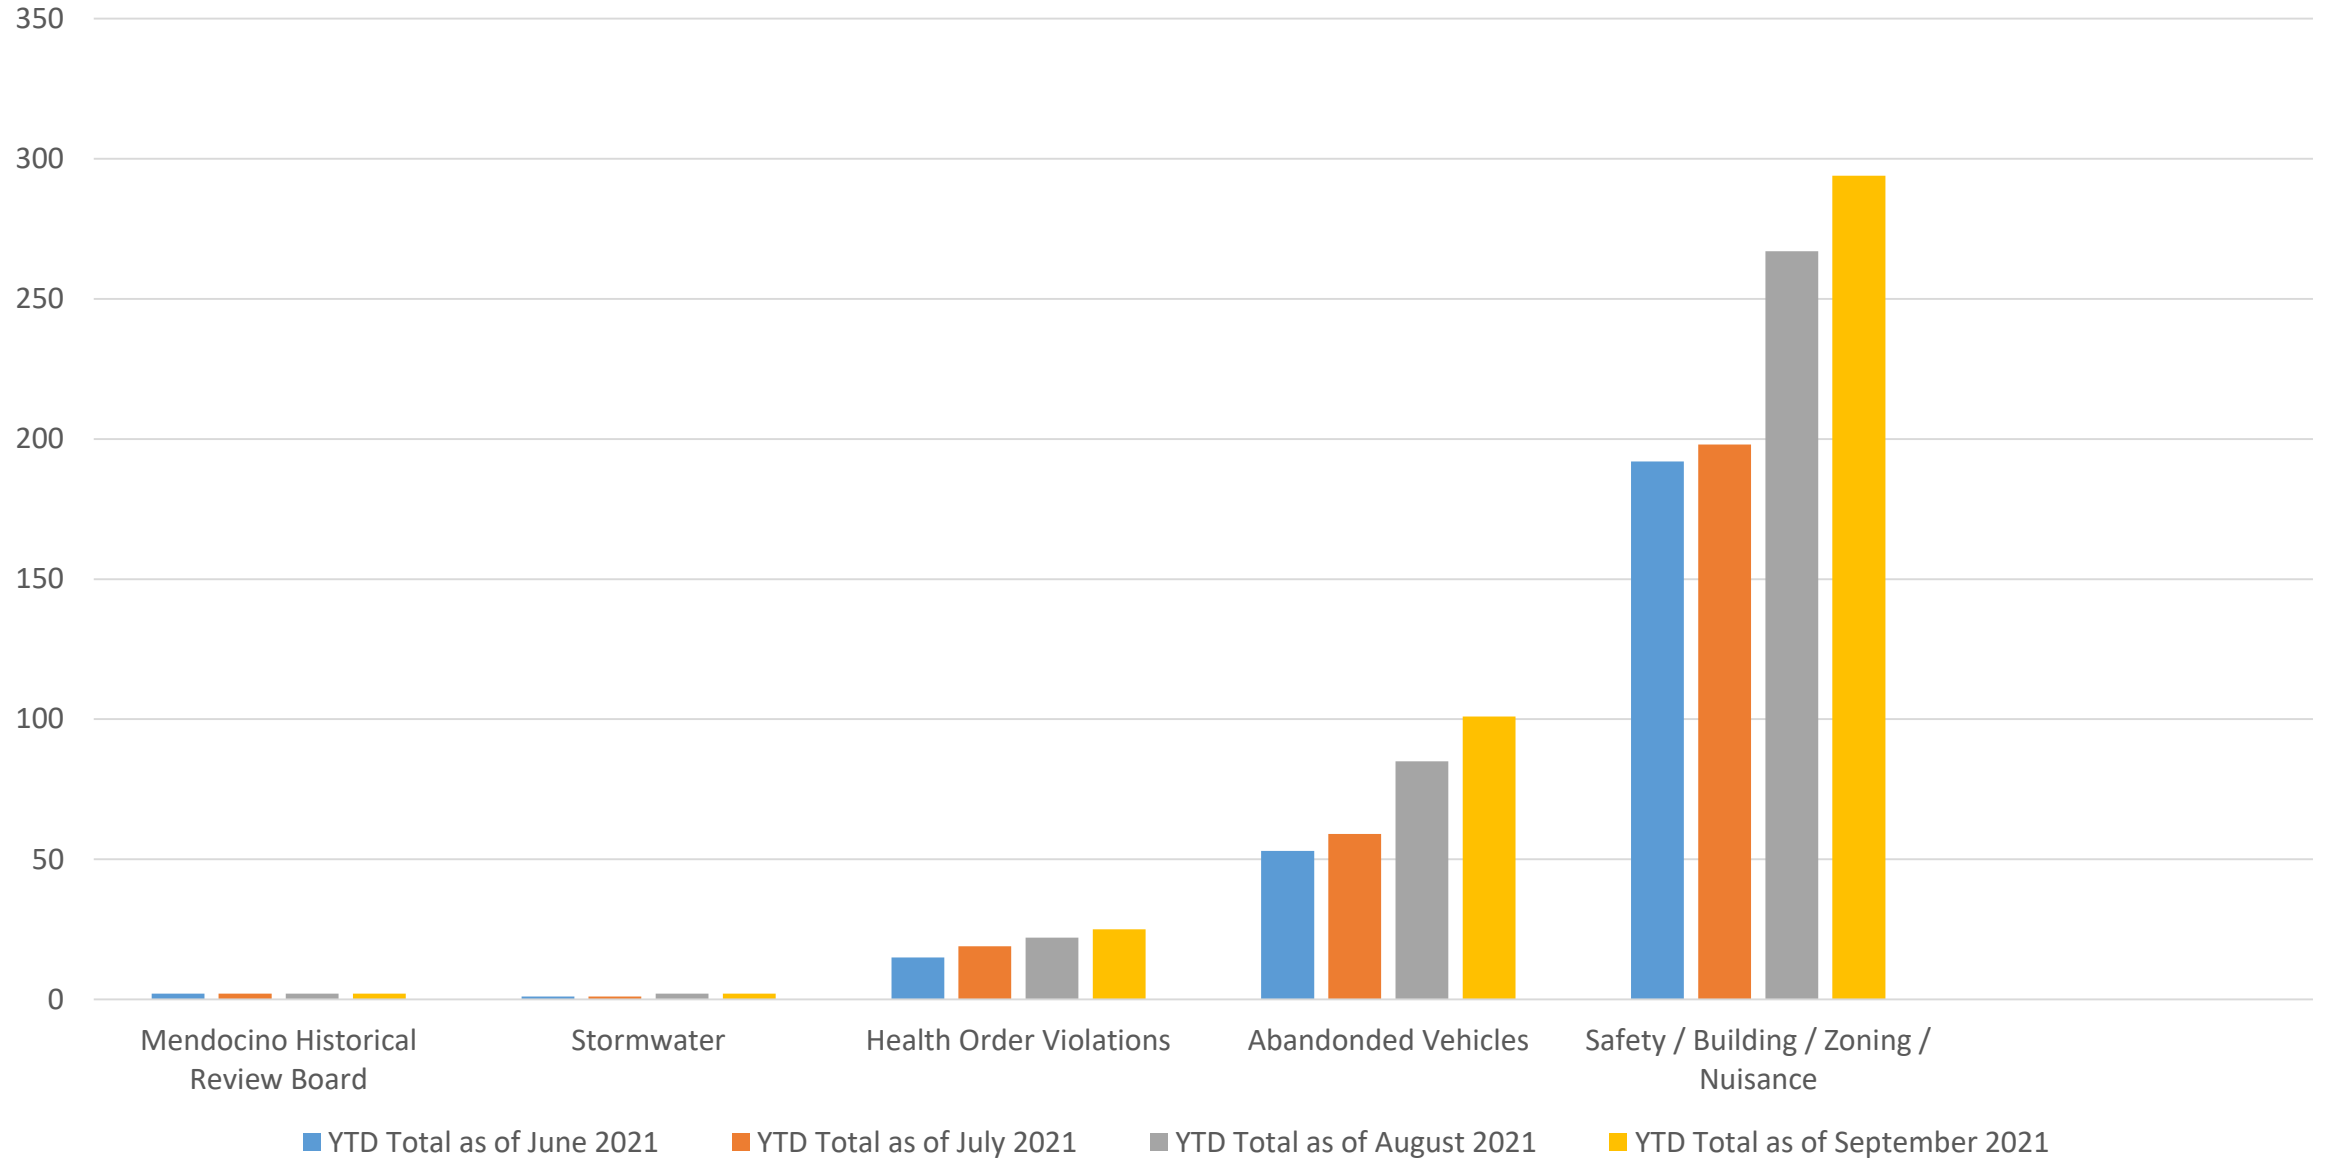

CODE ENFORCEMENT – NON-CANNABIS COMPLAINTS

CODE ENFORCEMENT – NON-PERMITTED CANNABIS COMPLAINTS

CODE ENFORCEMENT – IN-PROGRAM CANNABIS COMPLAINTS

CODE ENFORCEMENT - PENALTIES