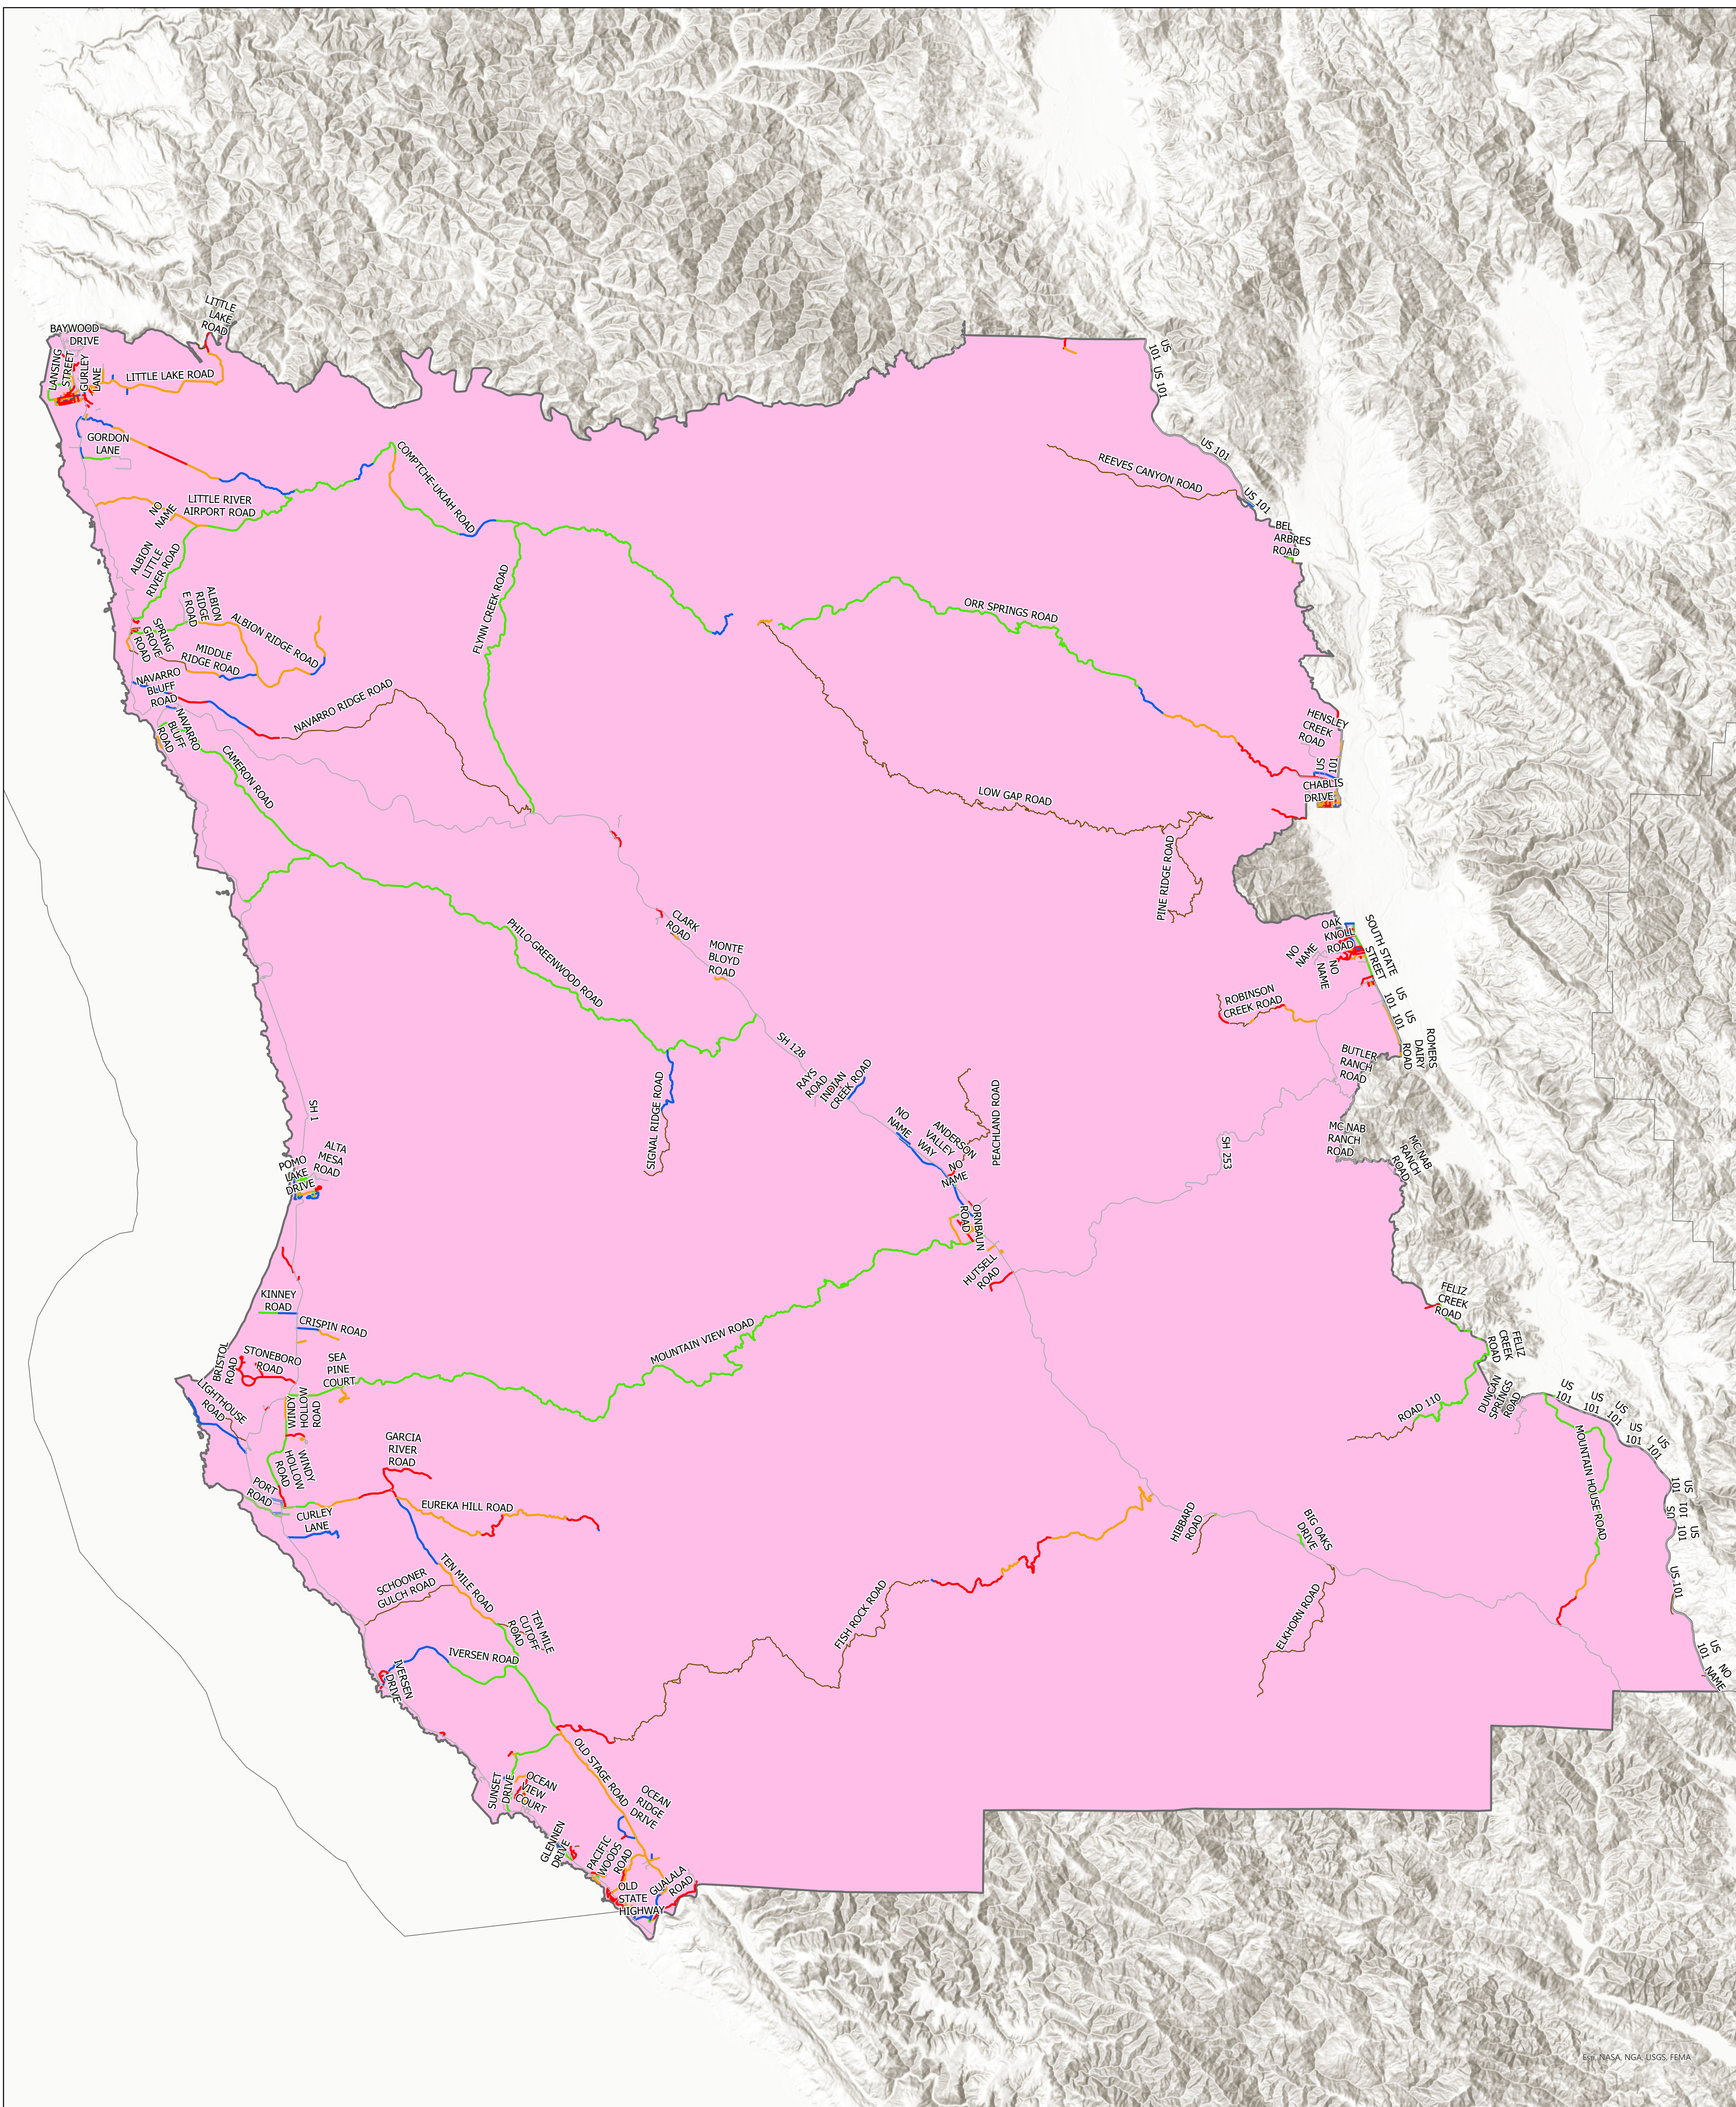

Mendocino County PCI District 5

- Current PCI
- 0-24
 - 25-49
 - 50-69
 - 70-100
 - District 5 Unpaved Roads
 - District 5 Non-County Roads

*PCI values shown on this map reflect conditions as of June 2026