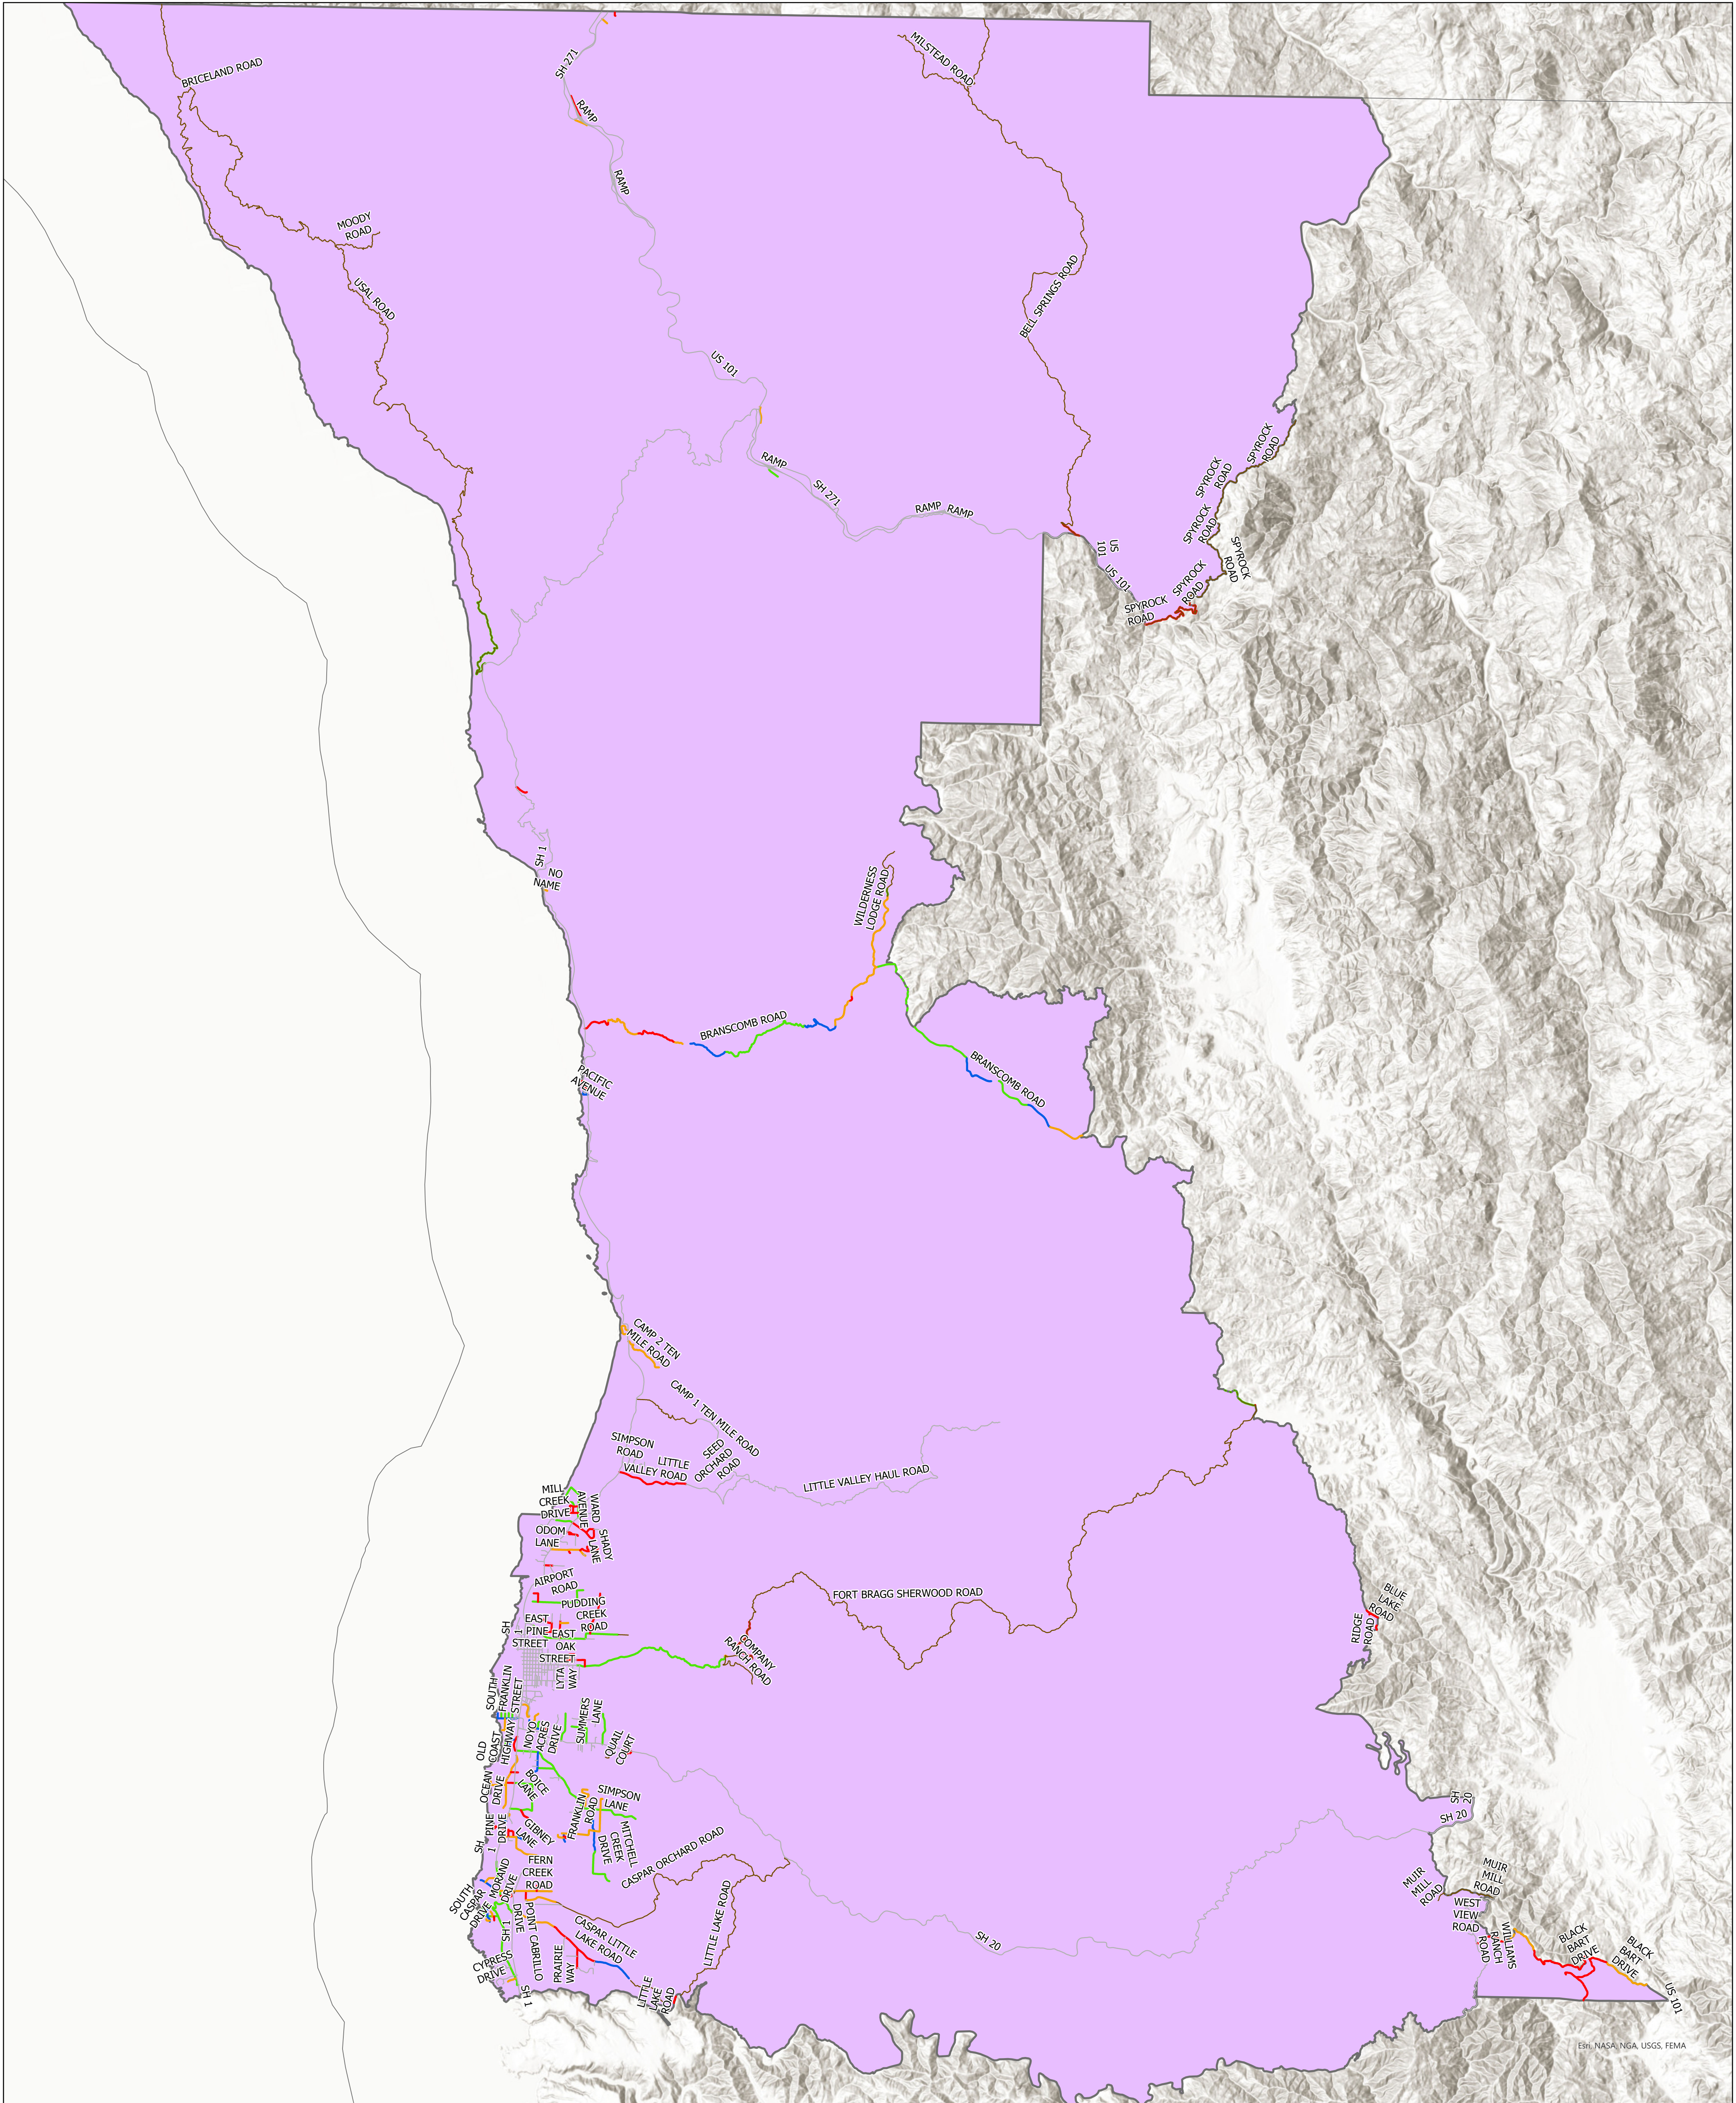

Mendocino County PCI District 4

- Current PCI
- 0-24
 - 25-49
 - 50-69
 - 70-100
 - District 4 Unpaved Roads
 - District 4 Non-County Roads

*PCI values shown on this map reflect conditions as of June 2026